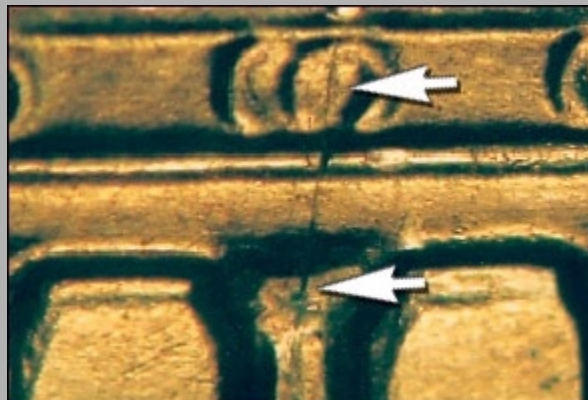

## Photo File Card

Die scratch above first letter "U" of UNUM.

Die crack on upper Memorial column #3.

This variety exhibits remnants of the statue knee and Memorial column #7 with a shift to the west.

## Description File Card

**Classification:** Class VIII Tilted Hub Doubling

**References:** Unknown

**Doubling:** This variety exhibits raised remnants of an extra statue knee and Memorial column #7 with a shift to the west.