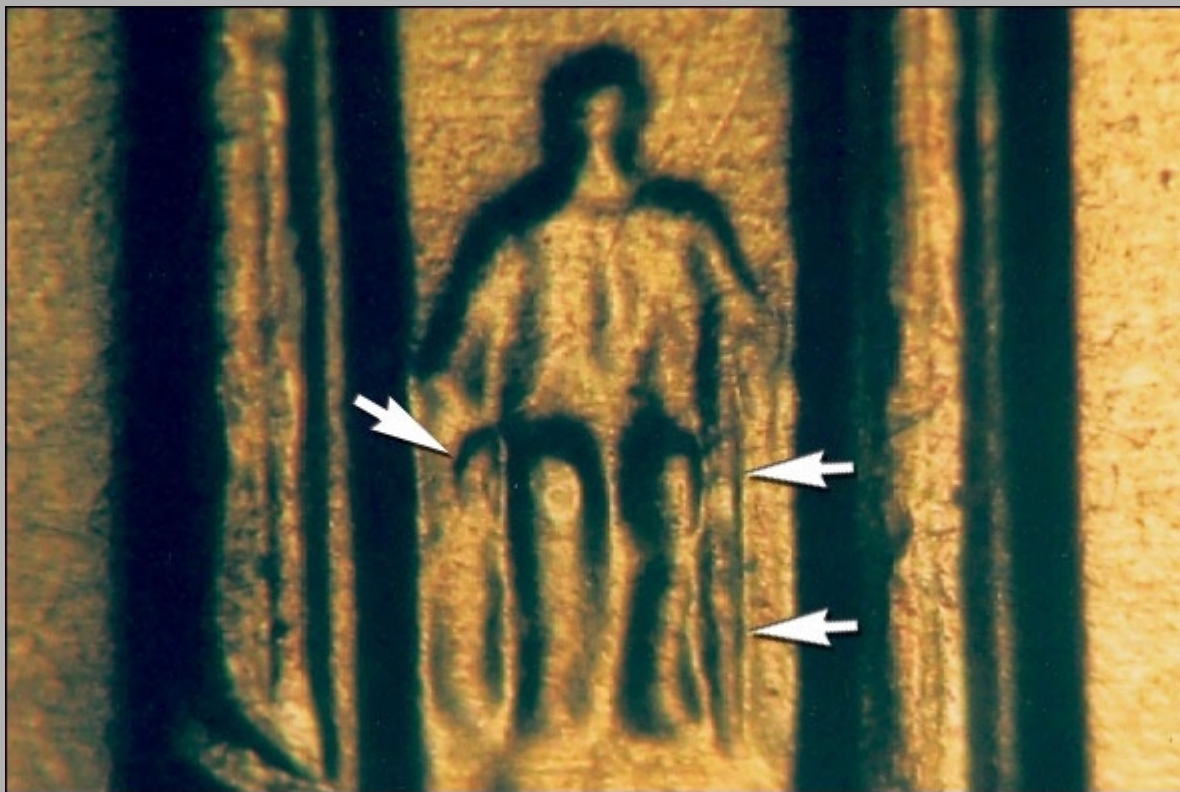

## Photo File Card

Die scratch above first letter "U" of UNUM.

Die crack on upper Memorial column #3.

This variety exhibits remnants of the statue knee and Memorial column #7 with a shift to the west.

## Description File Card

**Classification:** Class VIII Tilted Hub Doubling

**References:** Unknown

**Doubling:** This variety exhibits raised remnants of an extra statue knee and Memorial column #7 with a shift to the west.